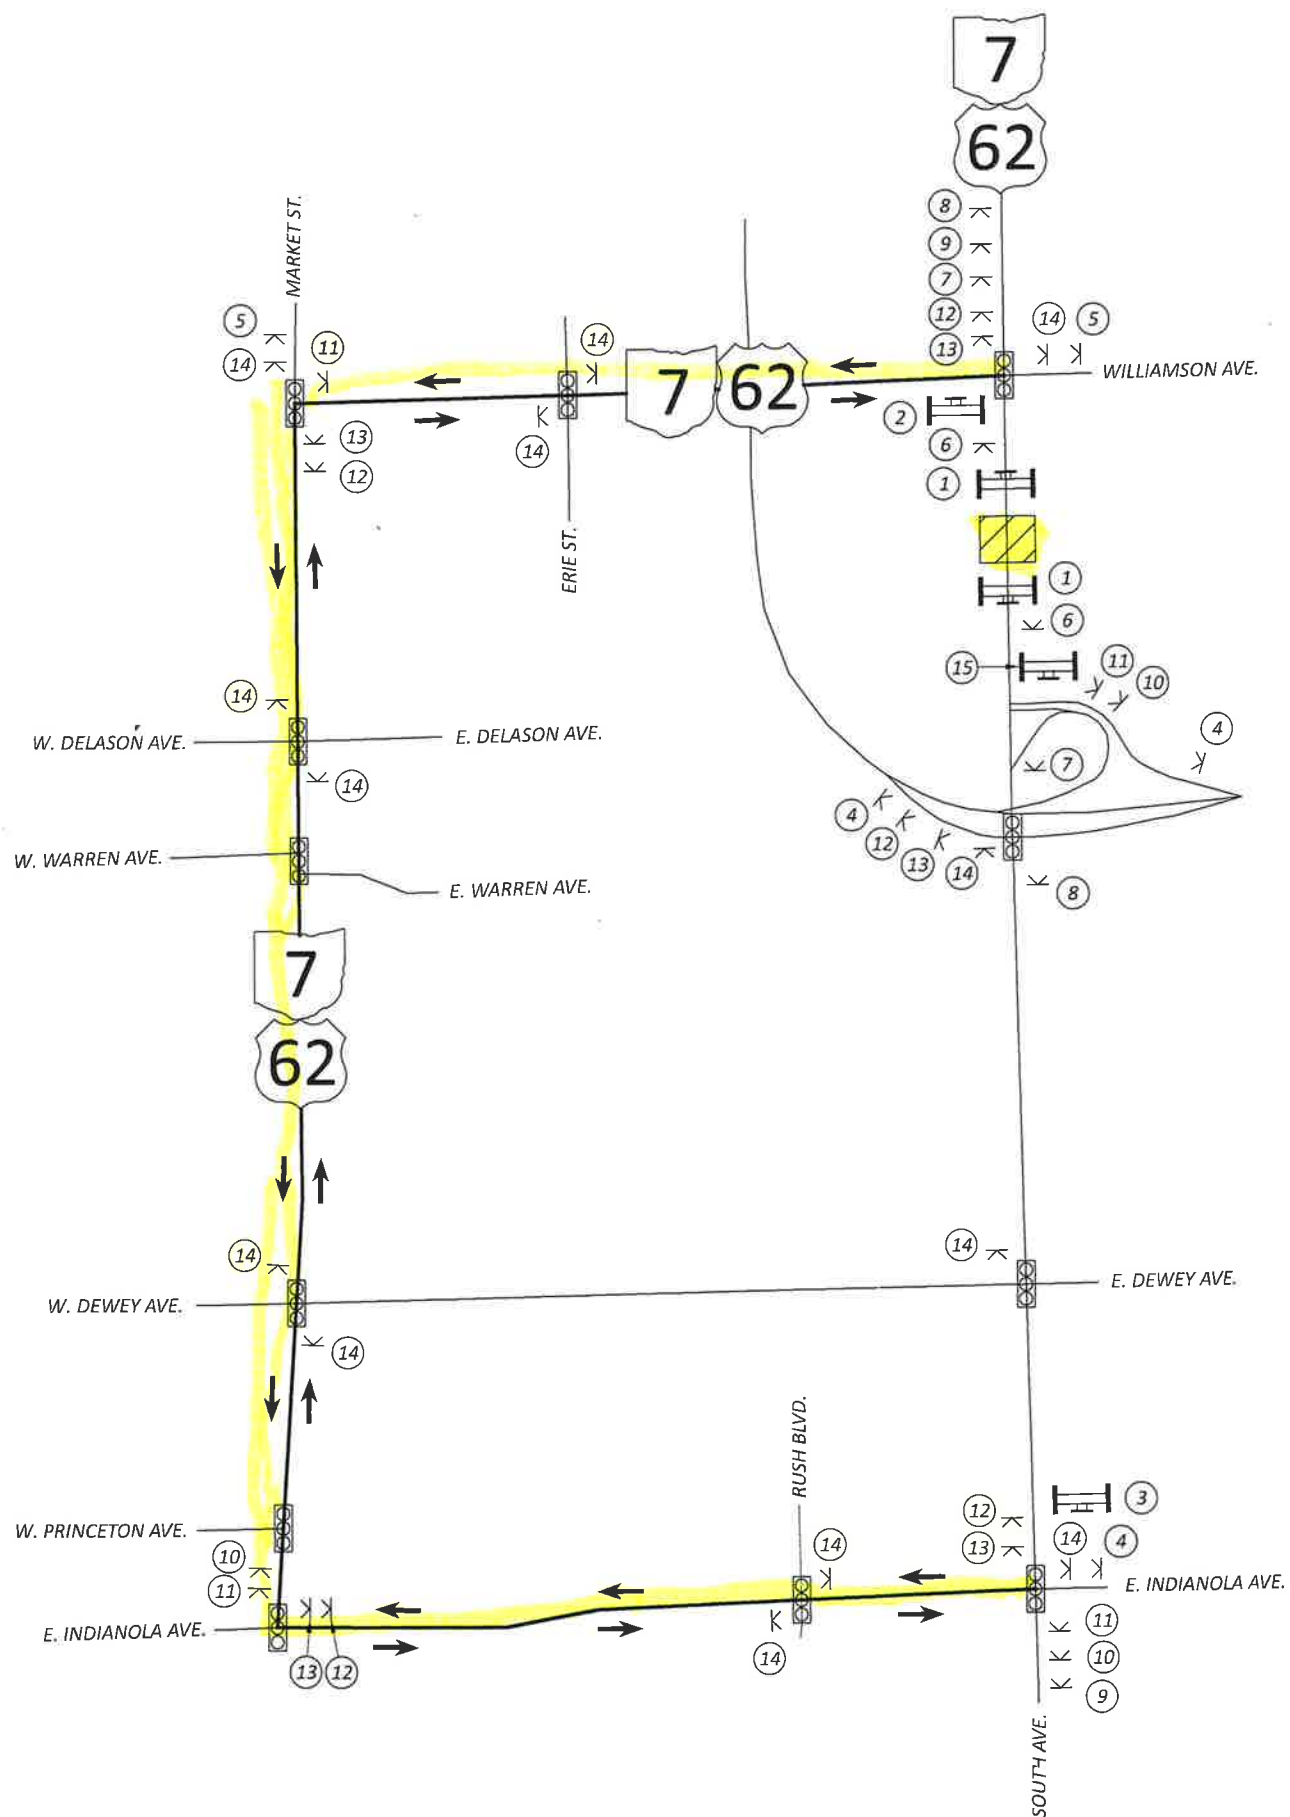

A
N

SOUTH AVE. DETOUR

NOTES:
1. DETOUR SIGN ASSEMBLIES SHALL BE BLACK LEGEND ON ORANGE BACKGROUND.

DESIGN AGENCY	
 ma. consultants. inc.	
DESIGNER	KJF
REVIEWER	JML 08/11/23
PROJECT ID	117081
SHEET	TOTAL
8	47