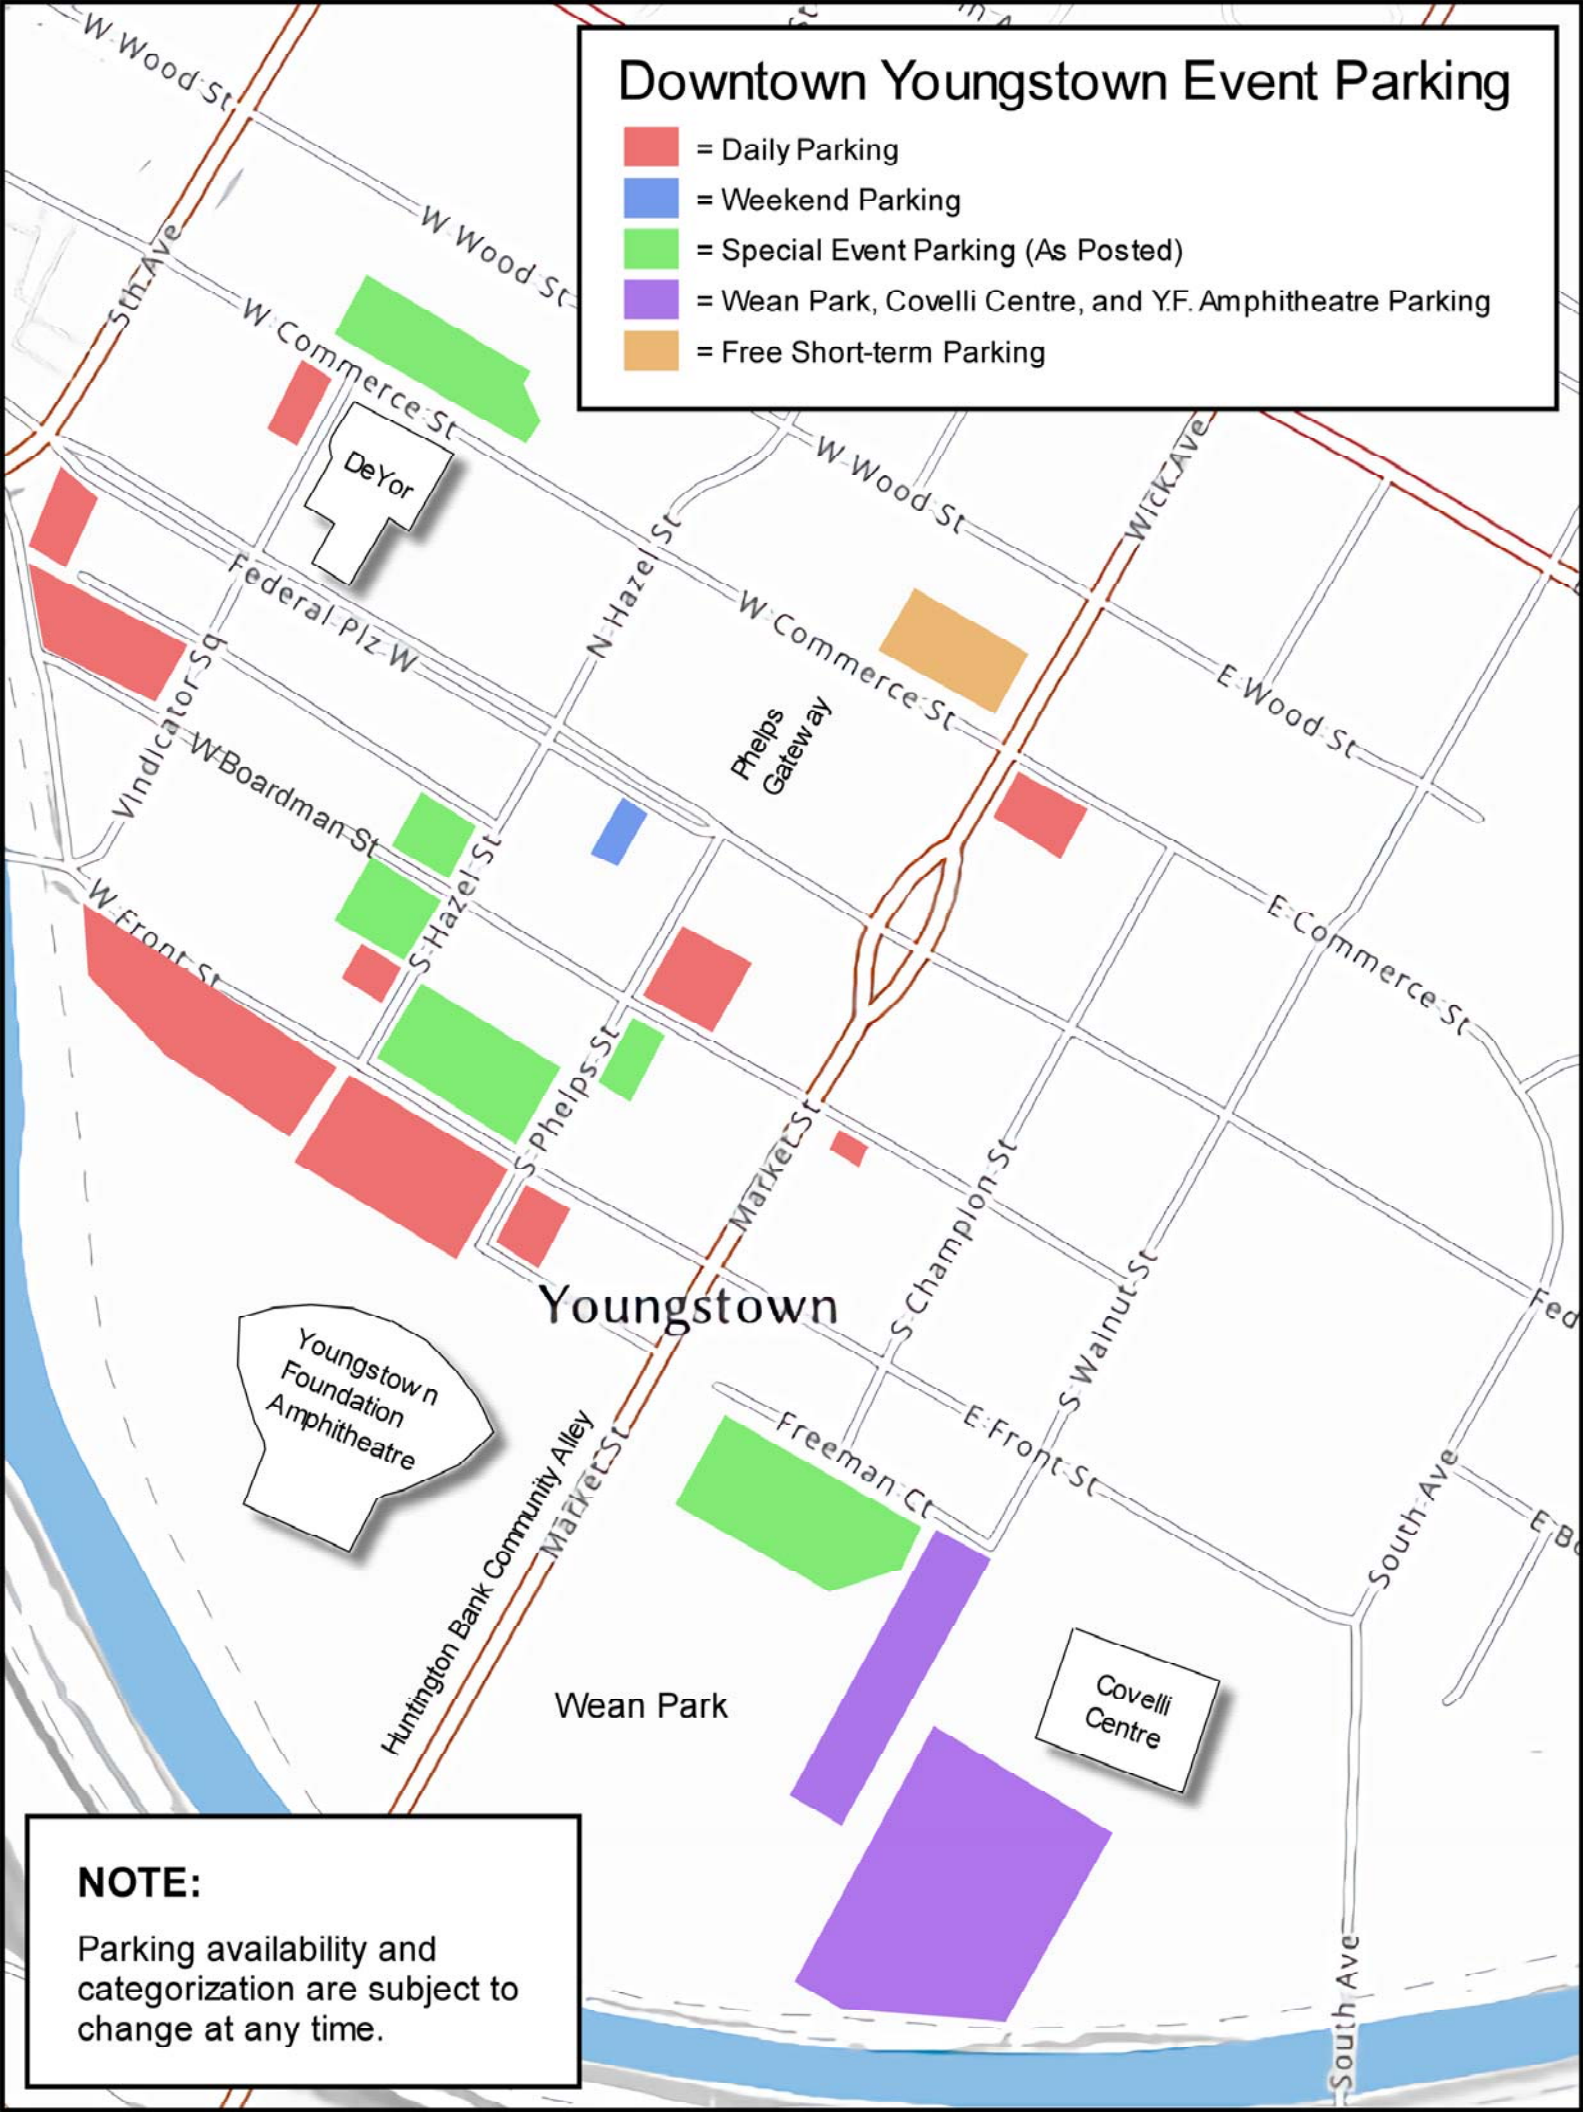

Downtown Youngstown Event Parking

- = Daily Parking
- = Weekend Parking
- = Special Event Parking (As Posted)
- = Wean Park, Covelli Centre, and Y.F. Amphitheatre Parking
- = Free Short-term Parking

Youngstown

Youngstown
Foundation
Amphitheatre

Wean Park

Covelli
Centre

NOTE:

Parking availability and categorization are subject to change at any time.