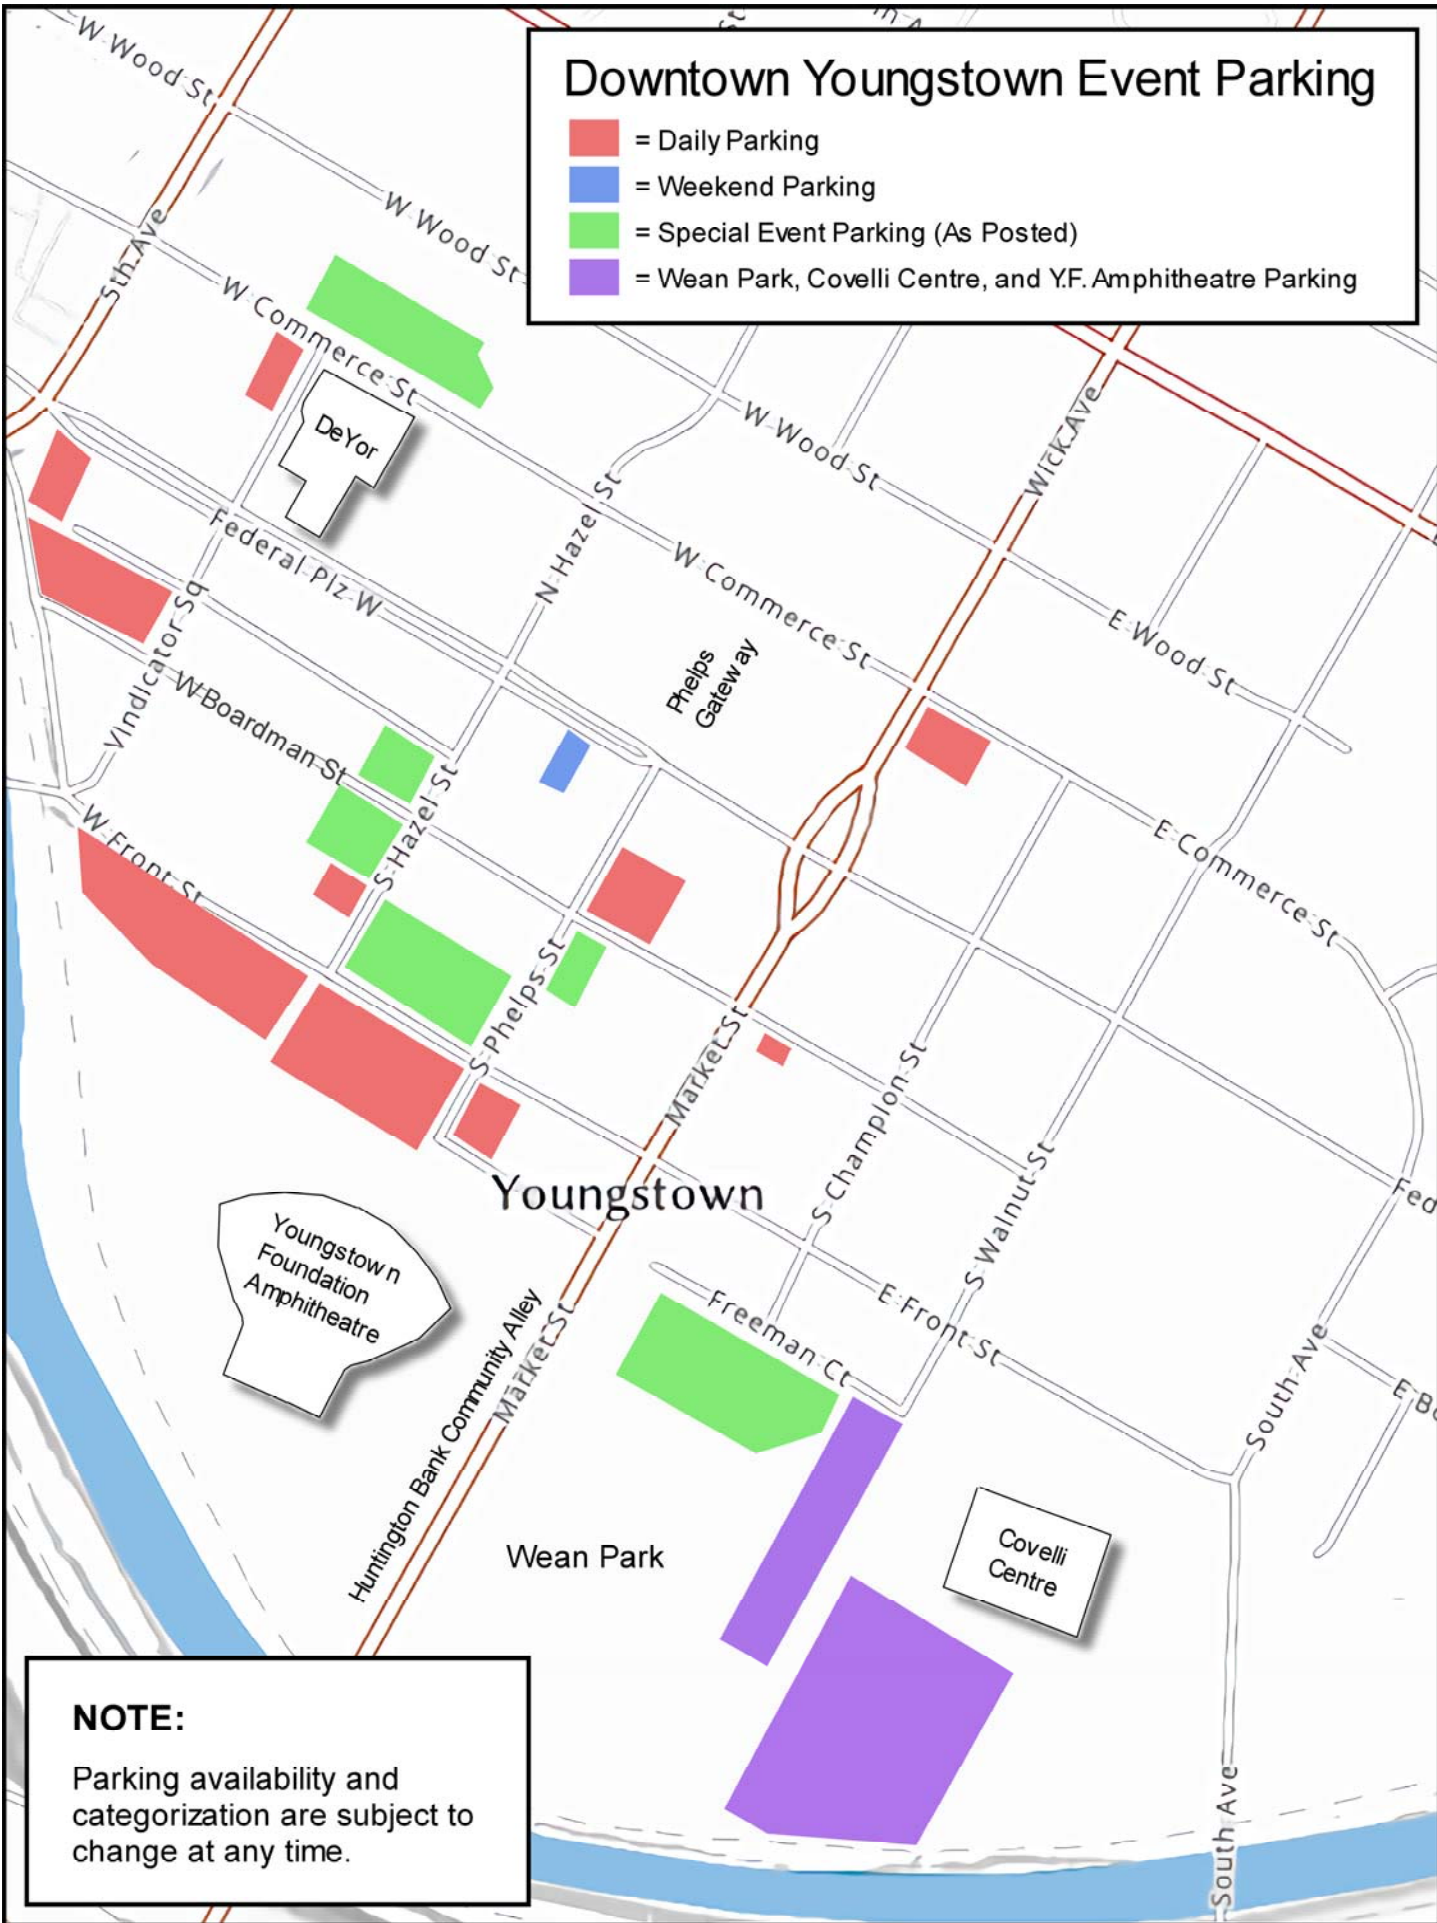

Downtown Youngstown Event Parking

- = Daily Parking
- = Weekend Parking
- = Special Event Parking (As Posted)
- = Wean Park, Covelli Centre, and Y.F. Amphitheatre Parking

NOTE:

Parking availability and categorization are subject to change at any time.